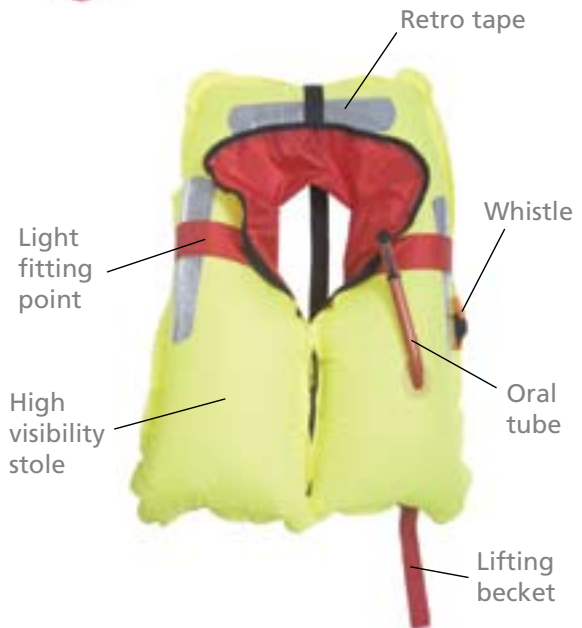

Red Lifejacket	
Description	Part No
Manual inflation	LIF5050
Manual inflation with harness	LIF5060
Auto inflation	LIF5055
Auto inflation with harness	LIF5065
Hammar auto	LIF5090
Hammar auto with harness	LIF5095

Navy Lifejacket	
Description	Part No
Manual inflation	LIF5150
Manual inflation with harness	LIF5160
Auto inflation	LIF5155
Auto inflation with harness	LIF5165
Hammar auto	LIF5190
Hammar auto with harness	LIF5195

Green Lifejacket	
Description	Part No
Manual inflation	LIF5210
Manual inflation with harness	LIF5220
Auto inflation	LIF5215
Auto inflation with harness	LIF5225
Hammar auto	LIF5240
Hammar auto with harness	LIF5245

Orange Wipe Clean Lifejacket	
Description	Part No
Manual inflation	LIF5350
Manual inflation with harness	LIF5360
Auto inflation	LIF5355
Auto inflation with harness	LIF5365
Hammar auto	LIF5370
Hammar auto with harness	LIF5375

Further options of a black cover and side fastenings are available, please contact the Kru Sales Team.